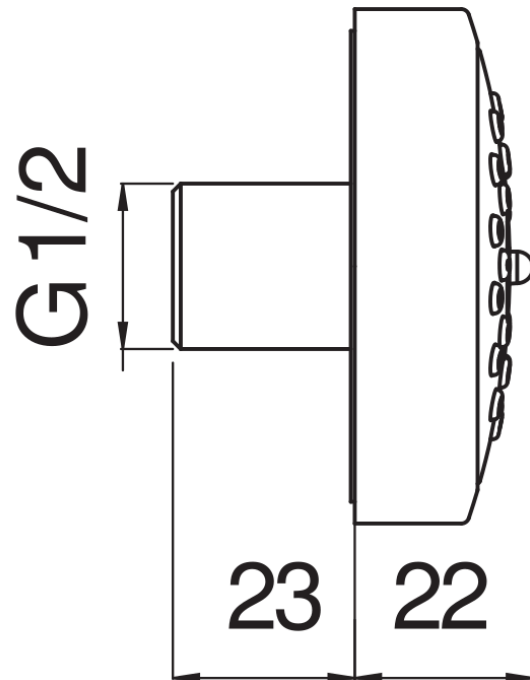

SPECIFICATIONS

External bodyjet

Red canyon PVD

Adjustable rain jet

Packaging: 14 x 7 x 7 cm / 0,00069 m³ / 0,4 kg

FLOW RATE DIAGRAM: HOT/COLD WATER