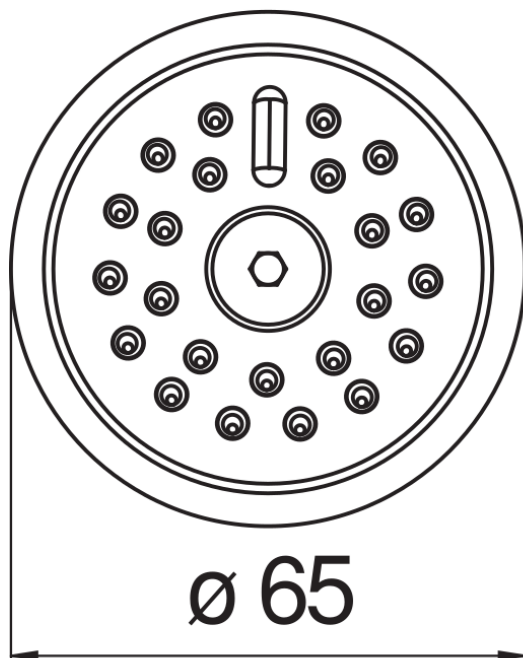

SPECIFICATIONS

External bodyjet

Red canyon PVD

Adjustable rain jet

Packaging: 14 x 7 x 7 cm / 0,00069 m³ / 0,4 kg

FLOW RATE DIAGRAM: HOT/COLD WATER