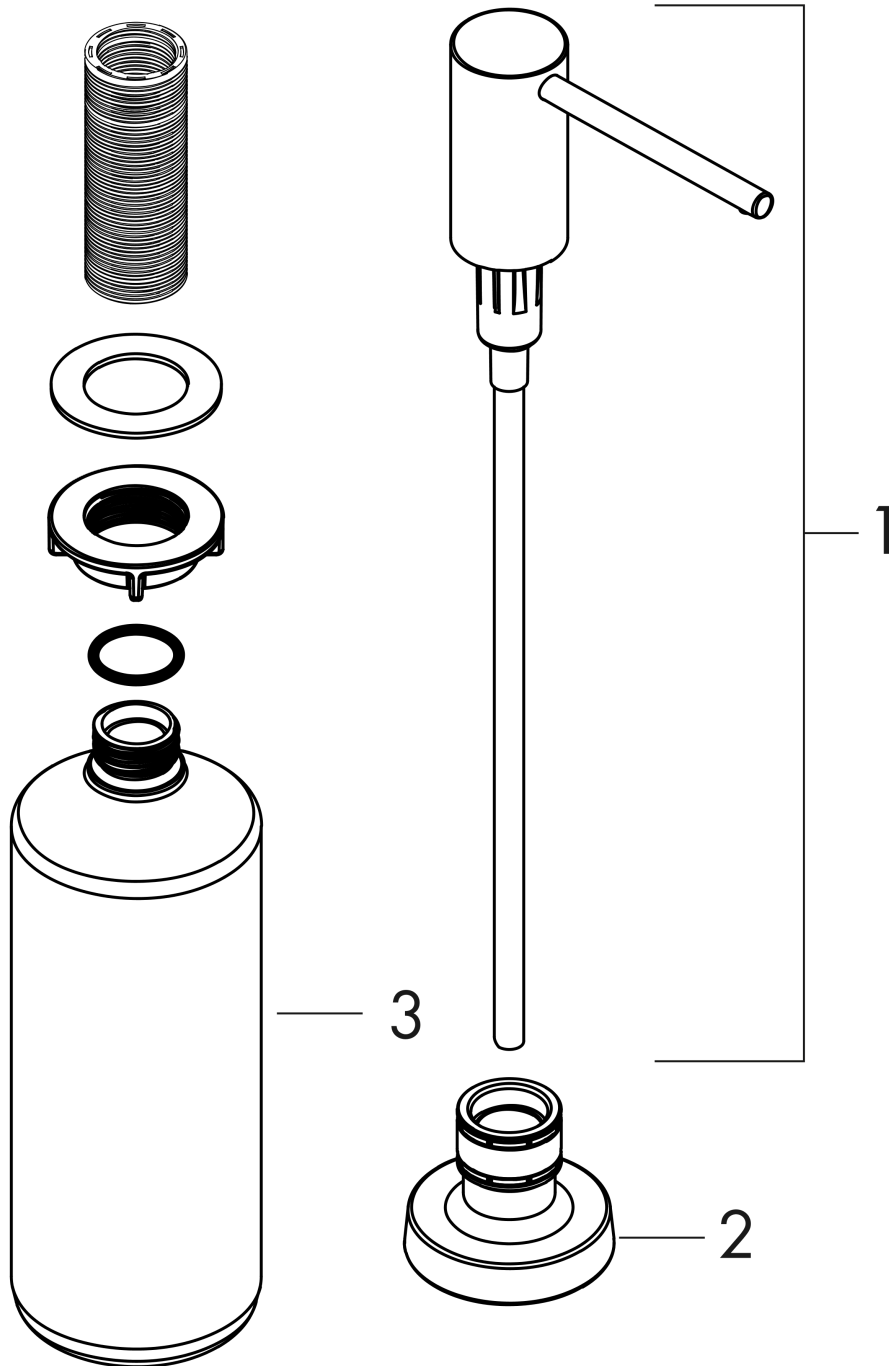

A51 Soap-/ lotion dispenserSurfaces: **Chrome** Article Number: **40448000****Description****product features**

- suitable for matched design to selected kitchen mixers
- projection 91 mm
- material: durable metal construction
- non-corroding outlet pipe
- filling capacity 500 ml
- dosage 2 ml
- easy to fill up from the top
- for installation in worktops up to 55 mm
- easy and save installation without tools needed
- mounting hole with 28 - 35 mm diameter needed

Product image**Scale drawing**

A51 Soap-/ lotion dispenser

Surfaces: **Chrome** Article Number: **40448000**

Exploded Drawing

Year of production: >10/18

A51 Soap-/ lotion dispenser

Surfaces: **Chrome** Article Number: **40448000**

Spare part list

Year of production: >10/18

Pos.	Description	Article Number	Price	PU
1	pump	93283000	-	1
2	escutcheon	93285000	-	1
3	bottle for lotion dispenser	93278000	-	1