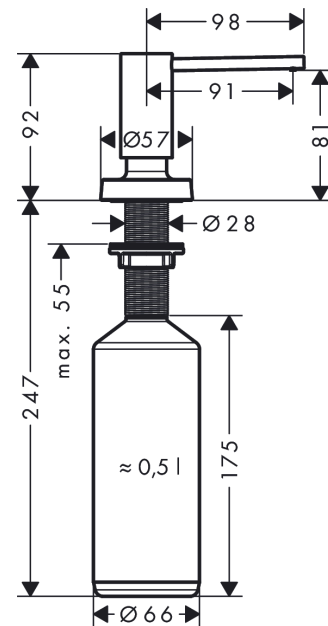

A51 Soap-/ lotion dispenserSurfaces: **Chrome** Article Number: **40448000****Description****product features**

- suitable for matched design to selected kitchen mixers
- projection 91 mm
- material: durable metal construction
- non-corroding outlet pipe
- filling capacity 500 ml
- dosage 2 ml
- easy to fill up from the top
- for installation in worktops up to 55 mm
- easy and save installation without tools needed
- mounting hole with 28 - 35 mm diameter needed

Product image**Scale drawing**

A51 Soap-/ lotion dispenser

Surfaces: **Chrome** Article Number: **40448000**

Exploded Drawing

Year of production: >10/18

A51 Soap-/ lotion dispenser

Surfaces: **Chrome** Article Number: **40448000**

Spare part list

Year of production: >10/18

Pos.	Description	Article Number	Price	PU
1	pump	93283000	-	1
2	escutcheon	93285000	-	1
3	bottle for lotion dispenser	93278000	-	1