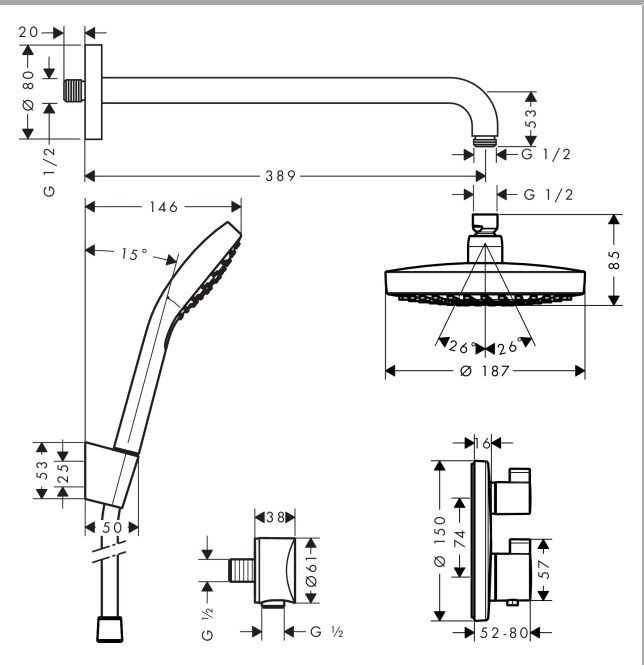

### Description

#### product features

- consists of: overhead shower, hand shower, shower thermostat, basic set, shower arm, shower holder, wall outlet, shower hose
- maximum flow rate at 3 bar: 17 l/min

### Scale drawing

**Croma Select S**  
**Shower system for concealed installation with Ecostat S thermostat**  
 Surfaces: **Chrome** Article Number: **27295000**

Exploded Drawing

Year of production: >06/15

**Croma Select S**  
**Shower system for concealed installation with Ecostat S thermostat**  
 Surfaces: **Chrome** Article Number: **27295000**

**Spare part list**

Year of production: >06/15

Pos.	Description	Article Number	Price	PU
1	shower arm 390 mm	27413000	-	1
2	head shower	26522400	-	1
3	handshower	26804400	-	1
4	shower hose Isiflex'B 1,25 m	28272000	-	1
5	shower holder	28331000	-	1
6	Fixfit Hose Connection	27453000	-	1
7	-	15758000	-	1
8	concealed item	01800180	-	1