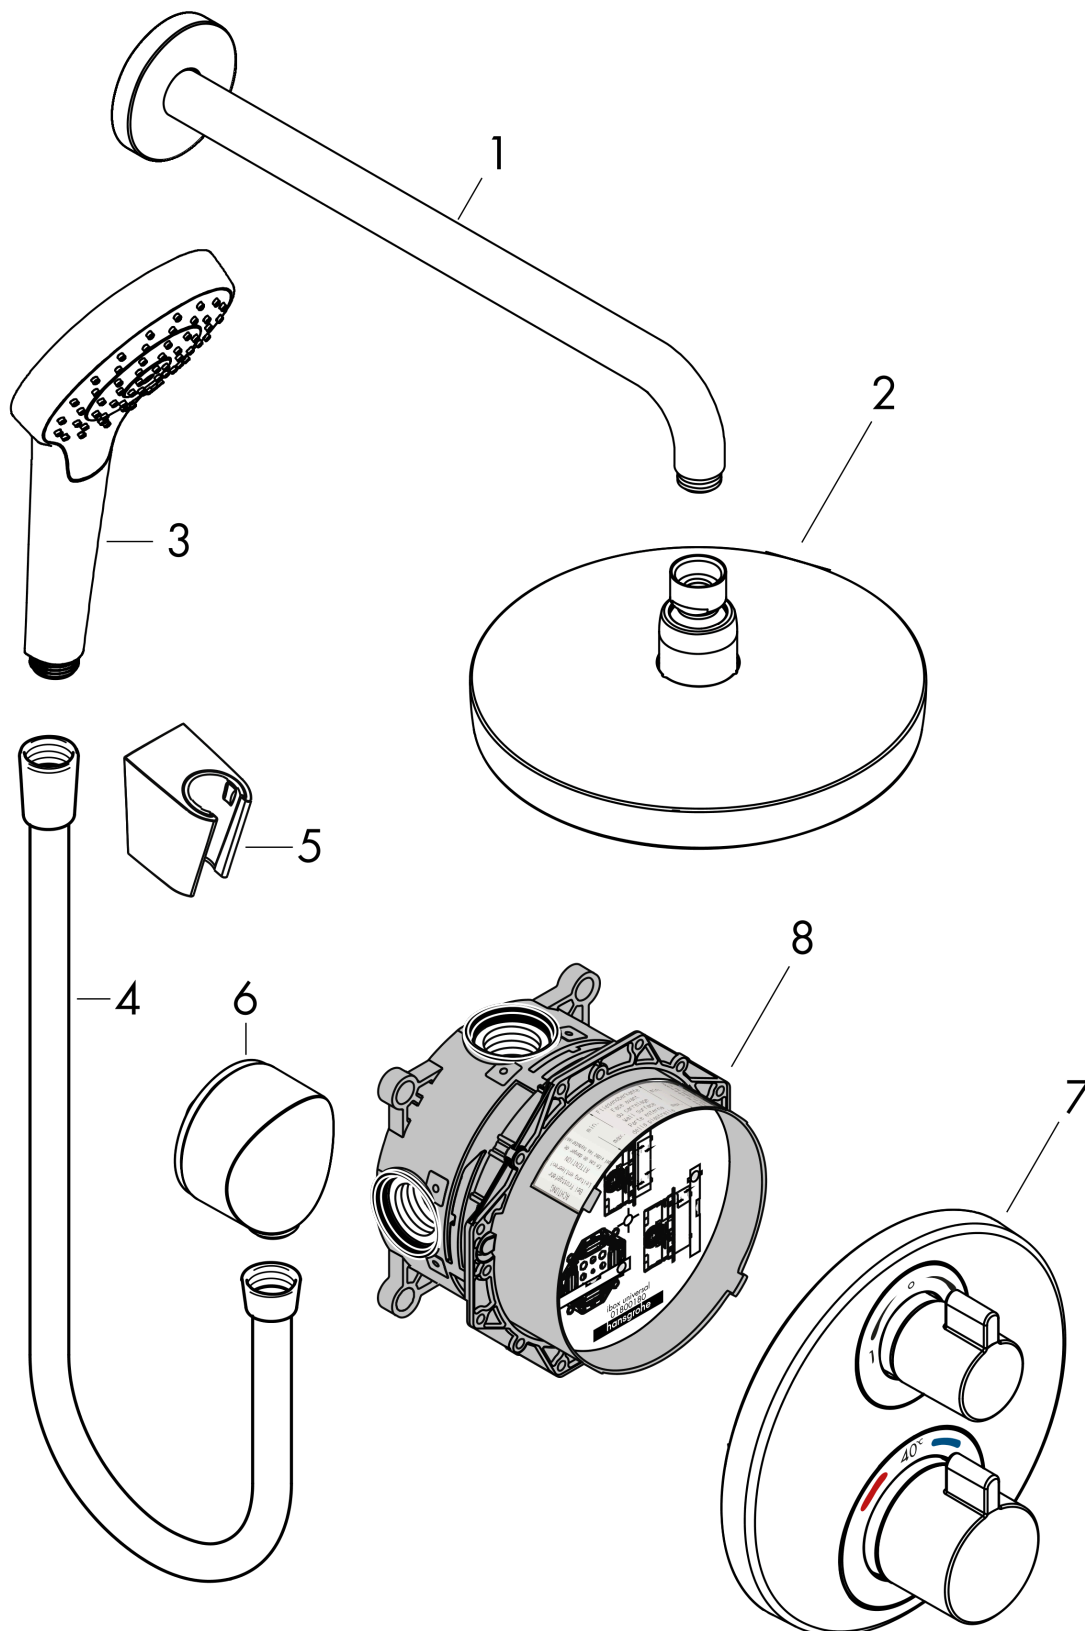

#### product features

- consists of: overhead shower, hand shower, shower thermostat, basic set, shower arm, shower holder, wall outlet, shower hose
- maximum flow rate at 3 bar: 17 l/min

### Product image

### Scale drawing

**Croma Select S**  
**Shower system for concealed installation with Ecostat S thermostat**  
 Surfaces: **Chrome** Article Number: **27295000**

Exploded Drawing

Year of production: >06/15

**Croma Select S**  
**Shower system for concealed installation with Ecostat S thermostat**  
 Surfaces: **Chrome** Article Number: **27295000**

**Spare part list**

Year of production: >06/15

Pos.	Description	Article Number	Price	PU
1	shower arm 390 mm	27413000	-	1
2	head shower	26522400	-	1
3	handshower	26804400	-	1
4	shower hose Isiflex'B 1,25 m	28272000	-	1
5	shower holder	28331000	-	1
6	Fixfit Hose Connection	27453000	-	1
7	-	15758000	-	1
8	concealed item	01800180	-	1