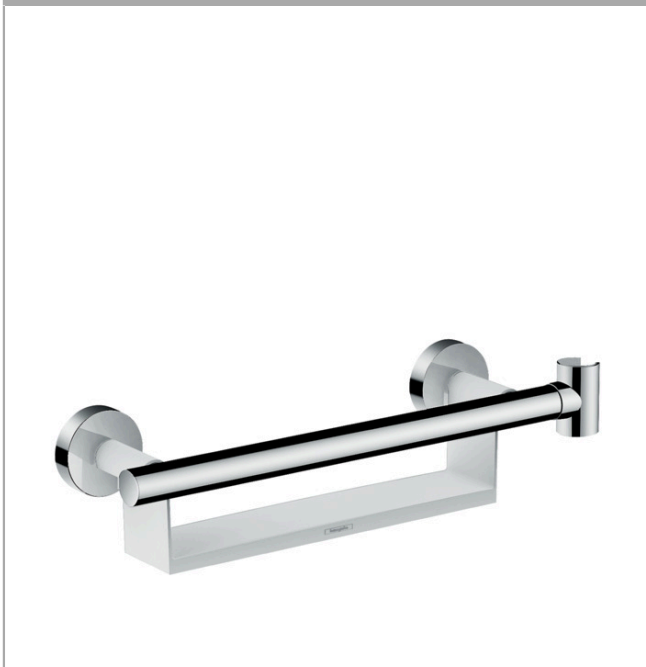

Unica

Grab handle Comfort with shelf and shower holder

Surfaces: **White/Chrome** Article Number: **26328400**

Description

product features

- consists of: grab bar, shelf, shower holder
- TÜV certified
- shower holder can be installed on both sides
- shower holder can be removed
- shelf made of plastic, finish white
- shelf can be removed for cleaning
- fixed holding position
- for hoses with conical nut
- bar width: 25 mm

Certificates

Product image

Scale drawing

Unica

Grab handle Comfort with shelf and shower holder

Surfaces: **White/Chrome** Article Number: **26328400**

Exploded Drawing

Year of production: >10/15

Unica

Grab handle Comfort with shelf and shower holder

Surfaces: **White/Chrome** Article Number: **26328400**

Spare part list

Year of production: >10/15

Pos.	Description	Article Number	Price	PU
1	shelf	92806000	-	1
2	shower holder	93269000	-	1
3	hollow set screw M4x5	92846000	-	1
4	escutcheon Ø 60 mm	92807000	-	1
5	O-Ring 50x2,5	95512000	-	1
6	mounting set	98716000	-	1
7	support element	98539000	-	1
8	O-ring 45x2,5	98432000	-	1