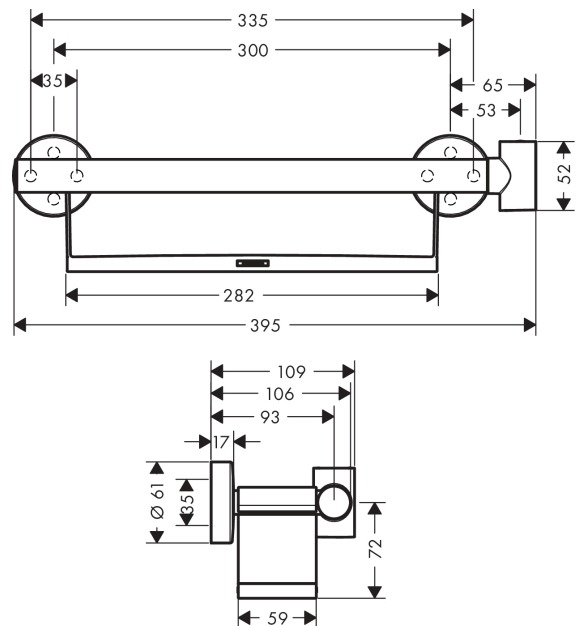

Unica

Grab handle Comfort with shelf and shower holder

Surfaces: **White/Chrome** Article Number: **26328400**

Description

product features

- consists of: grab bar, shelf, shower holder
- TÜV certified
- shower holder can be installed on both sides
- shower holder can be removed
- shelf made of plastic, finish white
- shelf can be removed for cleaning
- fixed holding position
- for hoses with conical nut
- bar width: 25 mm

Certificates

Product image

Scale drawing

Unica

Grab handle Comfort with shelf and shower holder

Surfaces: **White/Chrome** Article Number: **26328400**

Exploded Drawing

Year of production: >10/15

Unica

Grab handle Comfort with shelf and shower holder

Surfaces: **White/Chrome** Article Number: **26328400**

Spare part list

Year of production: >10/15

Pos.	Description	Article Number	Price	PU
1	shelf	92806000	-	1
2	shower holder	93269000	-	1
3	hollow set screw M4x5	92846000	-	1
4	escutcheon Ø 60 mm	92807000	-	1
5	O-Ring 50x2,5	95512000	-	1
6	mounting set	98716000	-	1
7	support element	98539000	-	1
8	O-ring 45x2,5	98432000	-	1