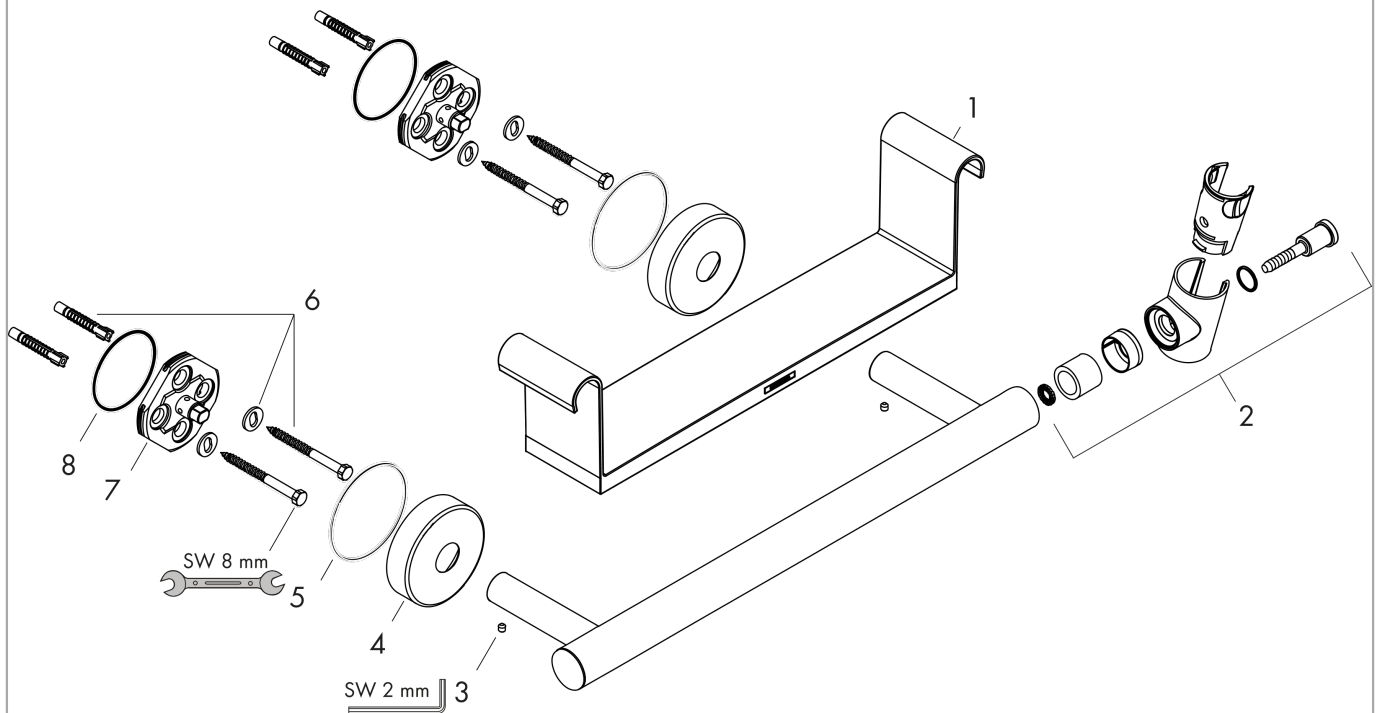

Unica

Grab handle Comfort with shelf and shower holder

Surfaces: **White/Chrome** Article Number: **26328400**

Description

product features

- consists of: grab bar, shelf, shower holder
- TÜV certified
- shower holder can be installed on both sides
- shower holder can be removed
- shelf made of plastic, finish white
- shelf can be removed for cleaning
- fixed holding position
- for hoses with conical nut
- bar width: 25 mm

Certificates

Product image

Scale drawing

Unica

Grab handle Comfort with shelf and shower holder

Surfaces: **White/Chrome** Article Number: **26328400**

Exploded Drawing

Year of production: >10/15

Unica

Grab handle Comfort with shelf and shower holder

Surfaces: **White/Chrome** Article Number: **26328400**

Spare part list

Year of production: >10/15

Pos.	Description	Article Number	Price	PU
1	shelf	92806000	-	1
2	shower holder	93269000	-	1
3	hollow set screw M4x5	92846000	-	1
4	escutcheon Ø 60 mm	92807000	-	1
5	O-Ring 50x2,5	95512000	-	1
6	mounting set	98716000	-	1
7	support element	98539000	-	1
8	O-ring 45x2,5	98432000	-	1