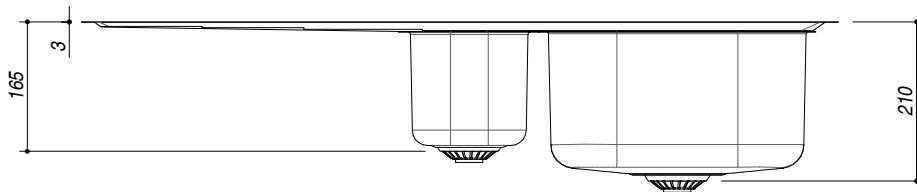

## 1LLV100/S

**DESCRIZIONE** Lavello B-LEVEL incasso 100x50 - 1 vasca e mezza + gocciolatoio  
**DESCRIPTION** 100x50 cm B-LEVEL built-in sink - 1 bowl and a half + drainer

**PESO LORDO** 7.5 kg  
**GROSS WEIGHT**

**DIMENSIONI IMBALLO** 1050x530x220 mm  
**PACKAGING DIMENSIONS**

**ACCIAIO INOX gocciolatoio sx**  
**Stainless steel left drainer**

- Acciaio Inox AISI 304 (Thick stainless steel AISI 304)
- Dimensione vasca: 34x39x21 h (Bowl dimension: 34x39x21 h)
- Dotazioni: pilettoni 3"1/2, salterello, foro troppo-pieno, (Equipment: 3"1/2 basket strainer waste, pop-up plug, overflow) (A)
- Foro rubinetto: 2 foro di serie (Tap Hole: 2 series hole) (B)
- Base inserimento vasca: 60 (Base unit for bowl: 60)
- Incasso: 98x48 cm (built-in: 98x48)

**SCALA DISEGNO** 1:10  
**DRAWING SCALE**

**TUTTE LE MISURE IN mm**  
**ALL MEASURES IN mm**

**TOLLERANZA LINEARE: ± 0.5 mm**  
**LINEAR TOLERANCE**

**TOLLERANZA ANGOLARE: ± 0.2 °**  
**ANGULAR TOLERANCE**