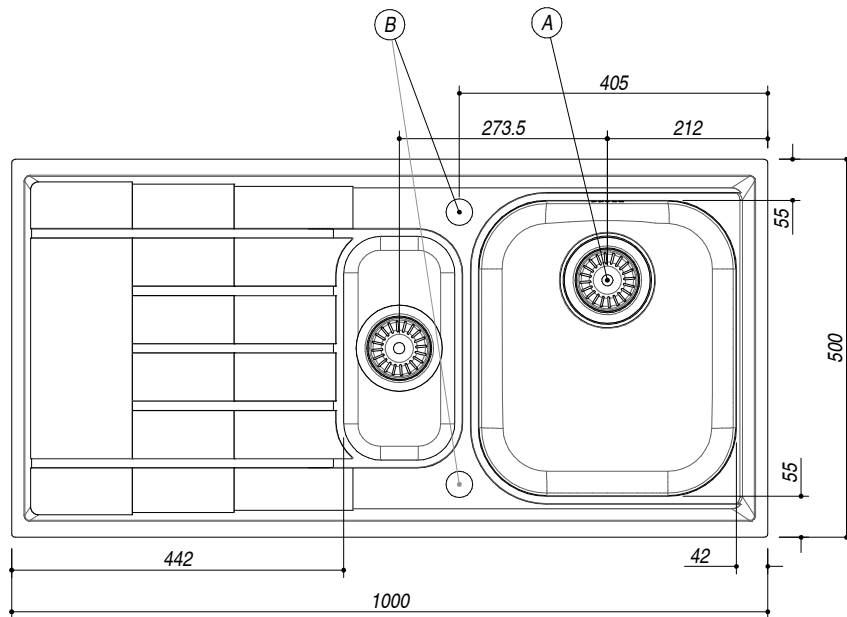

## 1LLV100/S

**DESCRIZIONE** Lavello B-LEVEL incasso 100x50 - 1 vasca e mezza + gocciolatoio  
**DESCRIPTION** 100x50 cm B-LEVEL built-in sink - 1 bowl and a half + drainer

**PESO LORDO** 7.5 kg  
**GROSS WEIGHT**

**DIMENSIONI IMBALLO** 1050x530x220 mm  
**PACKAGING DIMENSIONS**

**ACCIAIO INOX gocciolatoio sx**  
**Stainless steel left drainer**

- Acciaio Inox AISI 304 (Thick stainless steel AISI 304)
- Dimensione vasca: 34x39x21 h (Bowl dimension: 34x39x21 h)
- Dotazioni: pilettoni 3"1/2, salterello, foro troppo-pieno, (Equipment: 3"1/2 basket strainer waste, pop-up plug, overflow) (A)
- Foro rubinetto: 2 foro di serie (Tap Hole: 2 series hole) (B)
- Base inserimento vasca: 60 (Base unit for bowl: 60)
- Incasso: 98x48 cm (built-in: 98x48)

**SCALA DISEGNO** 1:10  
**DRAWING SCALE**

**TUTTE LE MISURE IN mm**  
**ALL MEASURES IN mm**

**TOLLERANZA LINEARE: ± 0.5 mm**  
**LINEAR TOLERANCE**

**TOLLERANZA ANGOLARE: ± 0.2 °**  
**ANGULAR TOLERANCE**