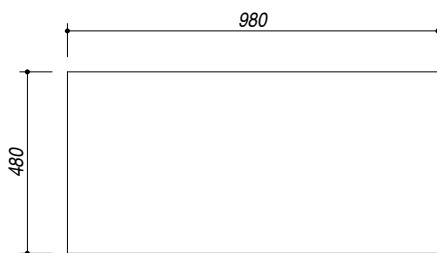

SCALA DISEGNO 1:10
DRAWING SCALE

TUTTE LE MISURE IN mm
ALL MEASURES IN mm

TOLLERANZA LINEARE: ± 0.5 mm
LINEAR TOLERANCE

TOLLERANZA ANGOLARE: ± 0.2 °
ANGULAR TOLERANCE

FORATURA PER INSTALLAZIONE AD INCASSO
BUILT-IN CUTOUT FOR TOP