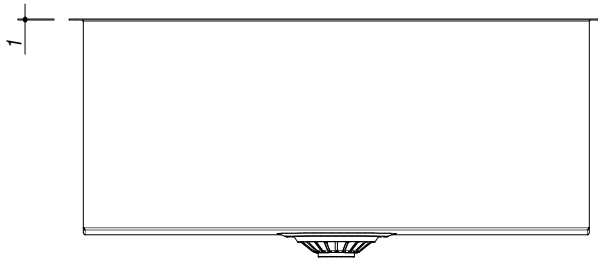

1Q5040S

DESCRIZIONE Vasca quadra raggio "0" sottotop da 50x40
DESCRIPTION 50x40 cm undermounted square bowl with radius "0"

PESO LORDO 7.4 kg
GROSS WEIGHT

DIMENSIONI IMBALLO 595x495x270 mm
PACKAGING DIMENSIONS

Ⓐ SCARICO 3"½ BASKET STRAINER WASTE

SCALA DISEGNO 1:10
DRAWING SCALE

TUTTE LE MISURE IN mm
ALL MEASURES IN mm

TOLLERANZA LINEARE: ± 0.5 mm
LINEAR TOLLERANCE

TOLLERANZA ANGOLARE: ± 0.2 °
ANGULAR TOLLERANCE